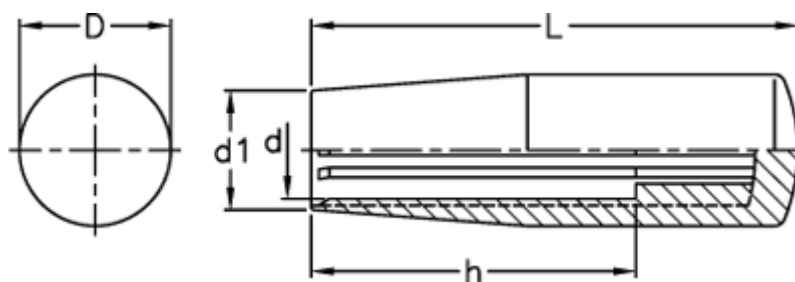

Data Sheet

Article number: 2304024876
Description: E+G Handle
I.580/90 N-16

Measures

d = 16
D = 28
d1 = 22
h = 60
L = 90